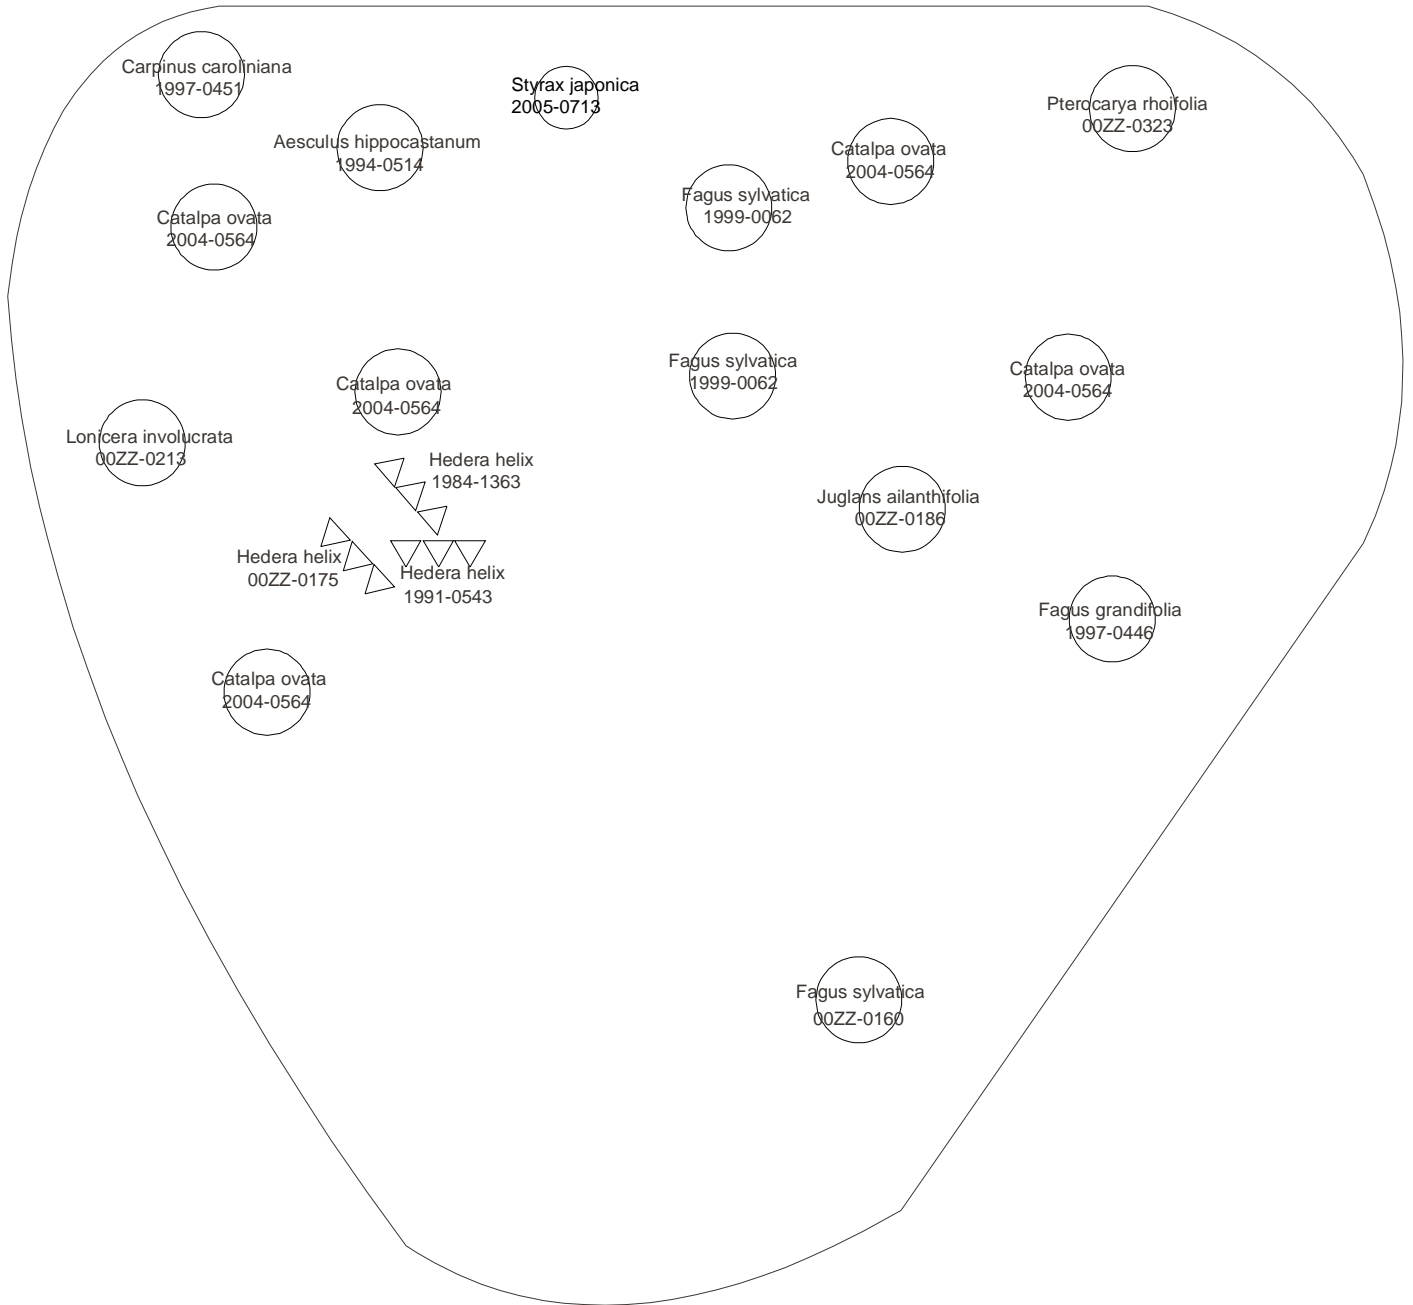

# Lohko 129

An inset map in the bottom right corner shows a larger area with a grid, and a small version of the site outline from the main map. To the right of the site outline is a north arrow pointing upwards, labeled with the letter 'N'.

Päivitetty: 07.01.2015 Anneli Vaniala  
Inventoitu: 07.09.2012 Henry Väre